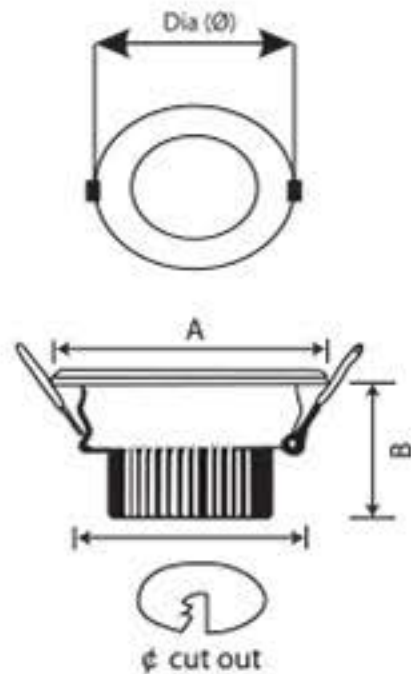

ZONALED DOWN LIGHT

Build up the mood of the showroom with Mescab Recess COB. The light fits perfectly to your ceiling, providing the much needed brightness to your showrooms, clubs or hotels.

RECESS COB

Catalogue Reference	Wattage (W)	Dimension (mm)		Cut Out (mm)
		A	B	
MDLCOB 01 03W	3W	86	38	75
MDLCOB 01 07W	7W	86	52	75
MDLCOB 01 10W	10W	86	52	75
MDLCOB 01 15W	15W	110	63	95
MDLCOB 01 20W	20W	138	67	125
MDLCOB 01 30W	30W	167	75	145