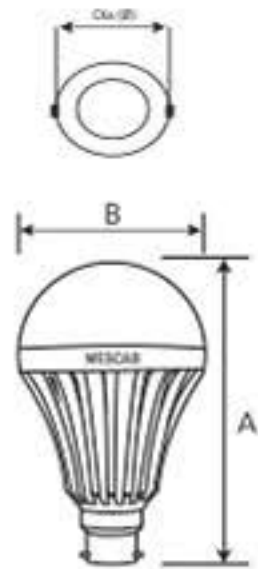

GLORELED RECHARGEABLE LED LAMP

RECHARGEABLE LAMP

LED LAMP (RC) 9 W

Now get bright light even during power cuts. Mescab Rechargeable lamps are designed to shine even during blackouts. With a back-up for some considerable hours, Mescab rechargeable lamp can give you light for a long time.

Catalogue Reference	Wattage (W)	Dimension (mm)		Dia (mm)
LED LAMP 09W (RC)	9W	A	B	(Ø) 80

CONSTRUCTION : PT + PC

INSTALLATION : Can be used in normal B-22/E-27 lamp holder.

APPLICATION : Residential, Commercial Complexes, Shops, Corridors & Passages, Factories & Warehouses, Emergency Area etc.