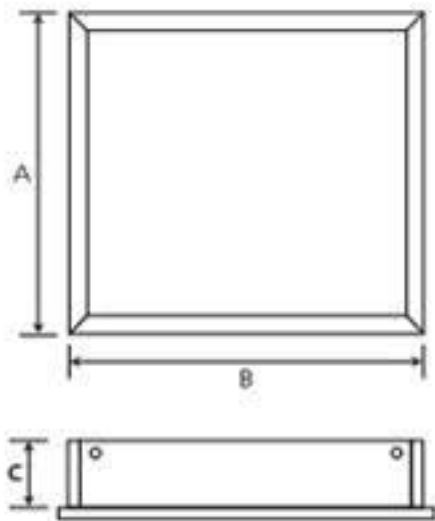

## PROLED FLAT PANEL LIGHT

An exemplary for modern interior, this light can easily merge with your false ceiling giving it the most elegant look. This fitting also provides colour uniformity and accurate colour rendering, with an even light distribution and perfect flare.

FLAT PANEL 2'X2' (RECESS / SURFACE)

MPLS/MPLSS 02 45 W

Catalogue Reference	Wattage (W)	Dimension (mm)			Cut Out (mm)
		A	B	C	
MPLS 02 45W	45W	595	595	45	590x590
MPLSS 02 45W	45W	595	595	50	-

**CONSTRUCTION** : ABS + PC Back, Aluminium Frame and PS Cover

**INSTALLATION** : To be recessed in false ceiling with the help of spring loaded clamps.