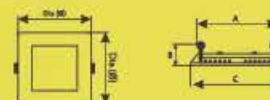

Catalogue Reference	Wattage (W)	Dia (Ø)	Dimension (mm)		
			A	B	C
MPLS 02 3 W	3	85	75	20	85
MPLS 02 6 W	6	120	105	20	120
MPLS 02 9 W	9	146	135	20	146
MPLS 02 12 W	12	170	155	20	170
MPLS 02 15 W	15	200	180	20	200
MPLS 02 18 W	18	220	200	20	220
MPLS 02 24 W	24	300	275	20	300

Power (Watt)	LED Quantity	Beam Angle	Protection Grade	Luminous Flux	Shape
3 W	15	120°	IP 20	243 LM	Round
6 W	30	120°	IP 20	487 LM	Round
9 W	45	120°	IP 20	730 LM	Round
12 W	60	120°	IP 20	974 LM	Round
15 W	75	120°	IP 20	1218 LM	Round
18 W	90	120°	IP 20	1455 LM	Round
3 W	15	120°	IP 20	243 LM	Square
6 W	30	120°	IP 20	487 LM	Square
9 W	45	120°	IP 20	730 LM	Square
12 W	60	120°	IP 20	974 LM	Square
15 W	75	120°	IP 20	1218 LM	Square
18 W	90	120°	IP 20	1610 LM	Square
24 W	120	120°	IP 20	1948 LM	Square

* The above data is subject to change without prior notice due to continuous innovations and improvement in product.