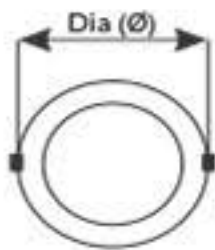

PROLED PANEL LIGHT

Designed to fit your interiors perfectly, Mescab Panel Light can easily be installed on low height ceilings. This energy efficient LED provides high quality bright diffused light giving your office, homes, conference halls a classy look.

RECESS ROUND

MPLR 02 3 6 9 12 15 18 W

SALIENT FEATURES

- Energy saving upto 85% compared to standard halogen and incandescent lamp
- Durability - longer life time
- Uniform, soft and bright diffused light output
- Eco-friendly, no harmful UV and IR Radiation
- High CRI and Lumen Output
- Available in cool white and warm white colours

Catalogue Reference	Wattage (W)	Dimension (mm)		Cut Out (mm)
		A	B	
MPLR 02 03W	3W	90	20	75
MPLR 02 06W	6W	120	20	110
MPLR 02 09W	9W	146	20	135
MPLR 02 12W	12W	170	20	160
MPLR 02 15W	15W	200	20	185
MPLR 02 18W	18W	225	20	210