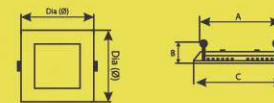

Catalogue Reference	Wattage (W)	Dia (Ø)	Dimension (mm)		
			A	B	C
MPLS 02 3 W	3	85	75	20	85
MPLS 02 6 W	6	120	105	20	120
MPLS 02 9 W	9	146	135	20	146
MPLS 02 12 W	12	170	155	20	170
MPLS 02 15 W	15	200	180	20	200
MPLS 02 18 W	18	220	200	20	220
MPLS 02 24 W	24	225	205	20	225

Power (Watt)	LED Quantity	Beam Angle	Protection Grade	Luminous Flux	Shape
3 W	15	120°	IP 20	243 LM	Round
6 W	30	120°	IP 20	487 LM	Round
9 W	45	120°	IP 20	730 LM	Round
12 W	60	120°	IP 20	974 LM	Round
15 W	75	120°	IP 20	1218 LM	Round
18 W	90	120°	IP 20	1455 LM	Round
3 W	15	120°	IP 20	243 LM	Square
6 W	30	120°	IP 20	487 LM	Square
9 W	45	120°	IP 20	730 LM	Square
12 W	60	120°	IP 20	974 LM	Square
15 W	75	120°	IP 20	1218 LM	Square
18 W	90	120°	IP 20	1610 LM	Square
24 W	120	120°	IP 20	1948 LM	Square

* The above data is subject to change without prior notice due to continuous innovations and improvement in product.