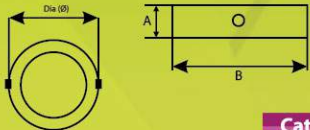

### Installation

To be fitted in ceiling with the help of screws and plate provided at the back side of the fitting.

Catalogue Reference	Wattage (W)	Dia (Ø)	Dimension (mm)	
			A	B
MPLRS 02 6 W	6	120	38	120
MPLRS 02 12 W	12	170	38	170
MPLRS 02 18 W	18	220	38	220
MPLRS 02 24 W	24	220	38	220

### Electrical Data

Cat. Ref.	Product Size (mm)	Nominal Voltage	Frequency Range	Power (Watt)	LED Quantity	Beam Angle	Luminous Flux	Shape
MPLRS 02 6 W	120 × 38	AC, 240 V	50 Hz - 60 Hz	6 W	30	120°	487 LM	Round
MPLRS 02 12 W	170 × 38	AC, 240 V	50 Hz - 60 Hz	12 W	60	120°	975 LM	Round
MPLRS 02 18 W	220 × 38	AC, 240 V	50 Hz - 60 Hz	18 W	90	120°	1460 LM	Round
MPLRS 02 24 W	220 × 38	AC, 240 V	50 Hz - 60 Hz	24 W	120	120°	1950 LM	Round
MPLSS 02 6 W	120 X 120 X 38	AC, 240 V	50 Hz - 60 Hz	6 W	30	120°	487 LM	Square
MPLSS 02 12 W	170 X 170 X 38	AC, 240 V	50 Hz - 60 Hz	12 W	60	120°	975 LM	Square
MPLSS 02 18 W	220 X 220 X 38	AC, 240 V	50 Hz - 60 Hz	18 W	90	120°	1460 LM	Square
MPLSS 02 24 W	220 × 220 X 38	AC, 240 V	50 Hz - 60 Hz	24 W	120	120°	1950 LM	Square