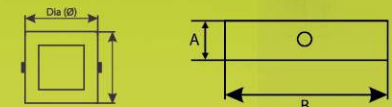

Catalogue Reference	Wattage (W)	Dia (Ø)	Dimension (mm)	
			A	B
MPLSS 02 6 W	6	120	38	120
MPLSS 02 12 W	12	170	38	170
MPLSS 02 18 W	18	220	38	220
MPLSS 02 24 W	24	220	38	220

Electrical Data

Cat. Ref.	Product Size (mm)	Nominal Voltage	Frequency Range	Power (Watt)	LED Quantity	Beam Angle	Luminous Flux	Shape
MPLRS 02 6 W	120 × 38	AC, 240 V	50 Hz - 60 Hz	6 W	30	120°	487 LM	Round
MPLRS 02 12 W	170 × 38	AC, 240 V	50 Hz - 60 Hz	12 W	60	120°	975 LM	Round
MPLRS 02 18 W	220 × 38	AC, 240 V	50 Hz - 60 Hz	18 W	90	120°	1460 LM	Round
MPLRS 02 24 W	220 × 38	AC, 240 V	50 Hz - 60 Hz	24 W	120	120°	1950 LM	Round
MPLSS 02 6 W	120 X 120 X 38	AC, 240 V	50 Hz - 60 Hz	6 W	30	120°	487 LM	Square
MPLSS 02 12 W	170 X 170 X 38	AC, 240 V	50 Hz - 60 Hz	12 W	60	120°	975 LM	Square
MPLSS 02 18 W	220 X 220 X 38	AC, 240 V	50 Hz - 60 Hz	18 W	90	120°	1460 LM	Square
MPLSS 02 24 W	220 × 220 X 38	AC, 240 V	50 Hz - 60 Hz	24 W	120	120°	1950 LM	Square

* The above data is subject to change without prior notice due to continuous innovations and improvement in product.